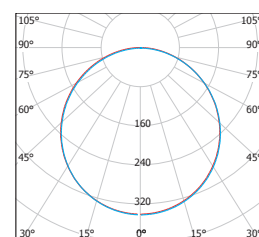

LED 3W
LED 6W
LED 12W
LED 18W
LED 24W

LED VEGA SQUARE