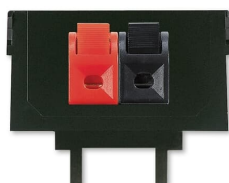

PRODUCT-DETAILS

5014A-A03012

5014A-A03012 Socket fixing plate with loudspeaker terminals ; 5014A-A03012

General Information

Extended Product Type	5014A-A03012
Product ID	5014A-A03012
EAN	8595017209727
Catalog Description	5014A-A03012 Socket fixing plate with loudspeaker terminals ; 5014A-A03012
Long Description	Socket fixing plate with loudspeaker terminals

Technical

Application	Loudspeaker connection
Mounting Type	Flush mounted (plaster)
Type of Indicator	Without indication field
Outlet Orientation	Inclined
Surface Finishing	Untreated
Material	Thermoplastic Plastic
Color	Black
Number of Batteries	0

Environmental

Degree of Protection	IP20
----------------------	------

Dimensions

Product Net Width	58.1 mm
Product Net Height	41.6 mm
Product Net Depth / Length	15 mm
Product Net Weight	0.01345 kg

Container Information

Categories

Produkty a systémy nízkeho napätia → Switch Assortments → Flush Mounted VDE Range - Elektro-Praga → Design Tango → CoverPlates (partly incl. Insert) → Loudspeaker Connector

Produkty a systémy nízkeho napätia → Switch Assortments → VDI - Voice / Data / Image Connectors → Loudspeaker Connector → Loudspeaker Connector - Flush Mounted → Loudspeaker Connector